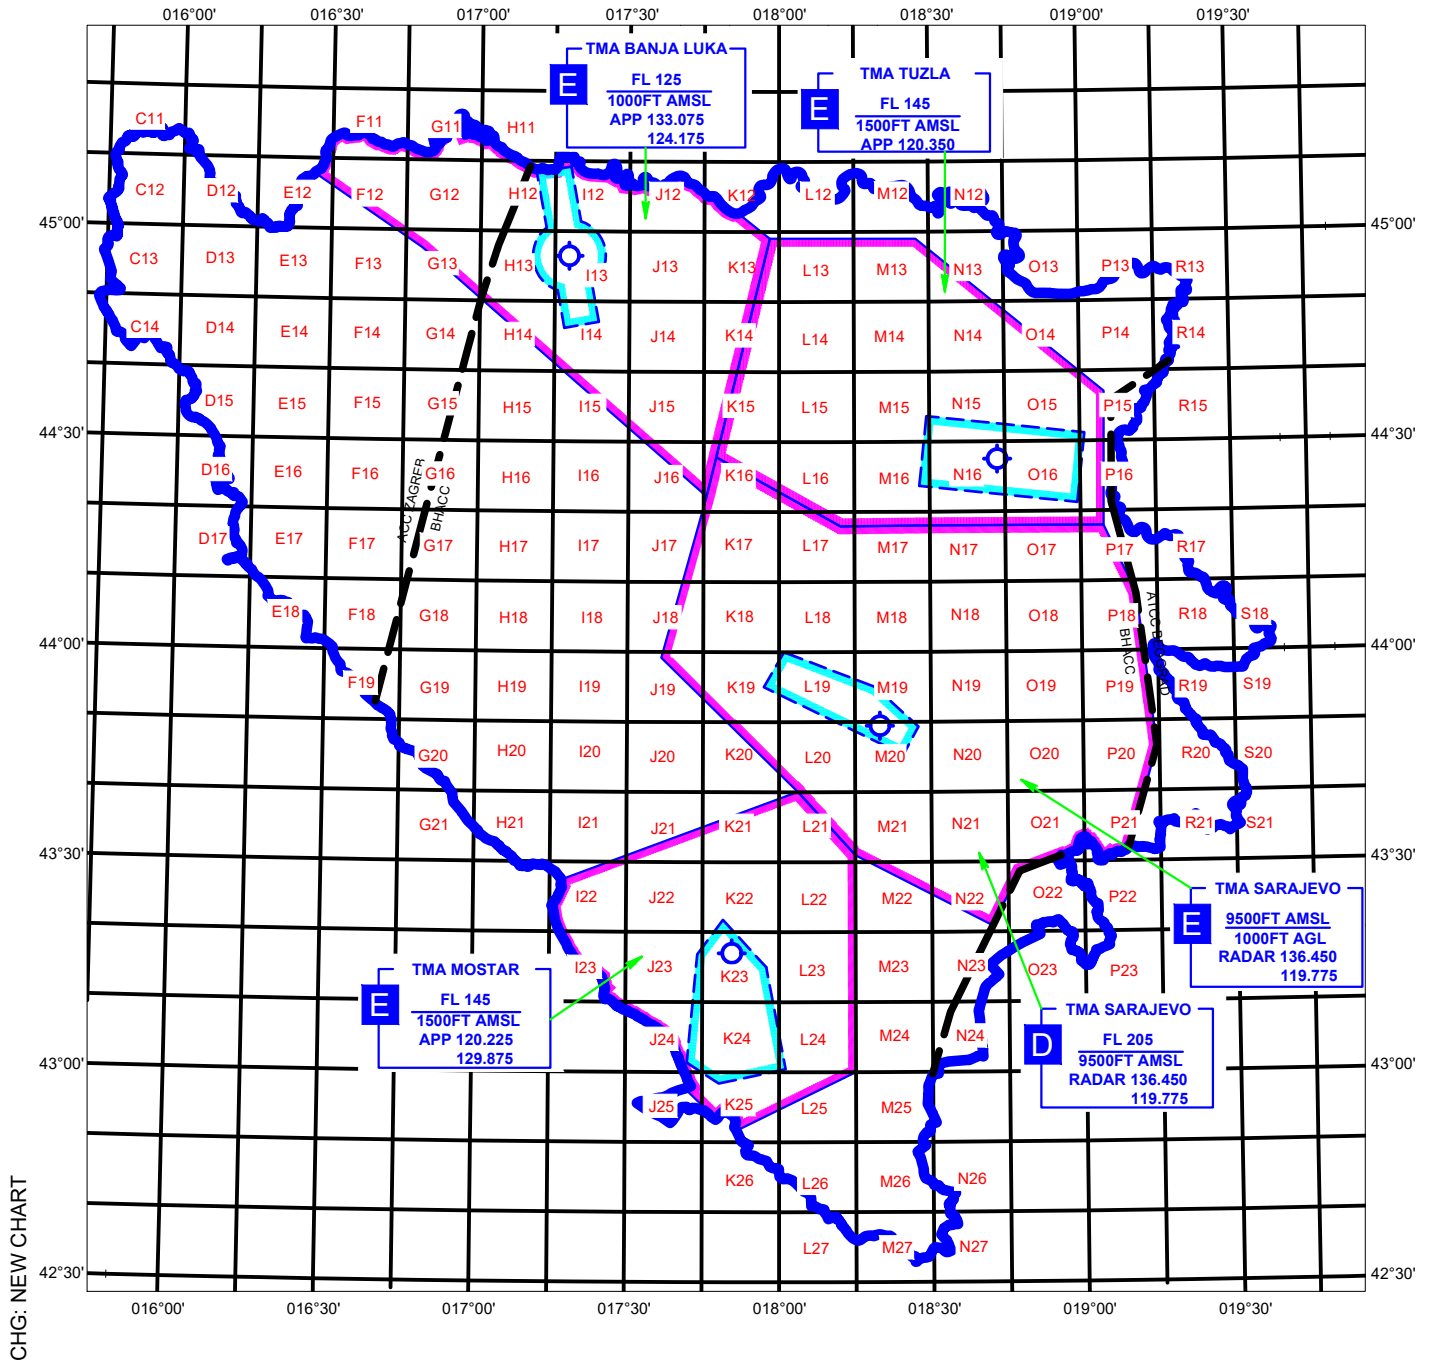

Navigation warnings – Other activities of a dangerous nature
Hail Suppression Activities - INDEX CHART

CHG: NEW CHART

1 : 2 000 000

- K15 Hail suppression area with code
- Terminal control area (TMA)

- Control zone (CTR)
- Aerodrome

THIS PAGE INTENTIONALLY LEFT BLANK