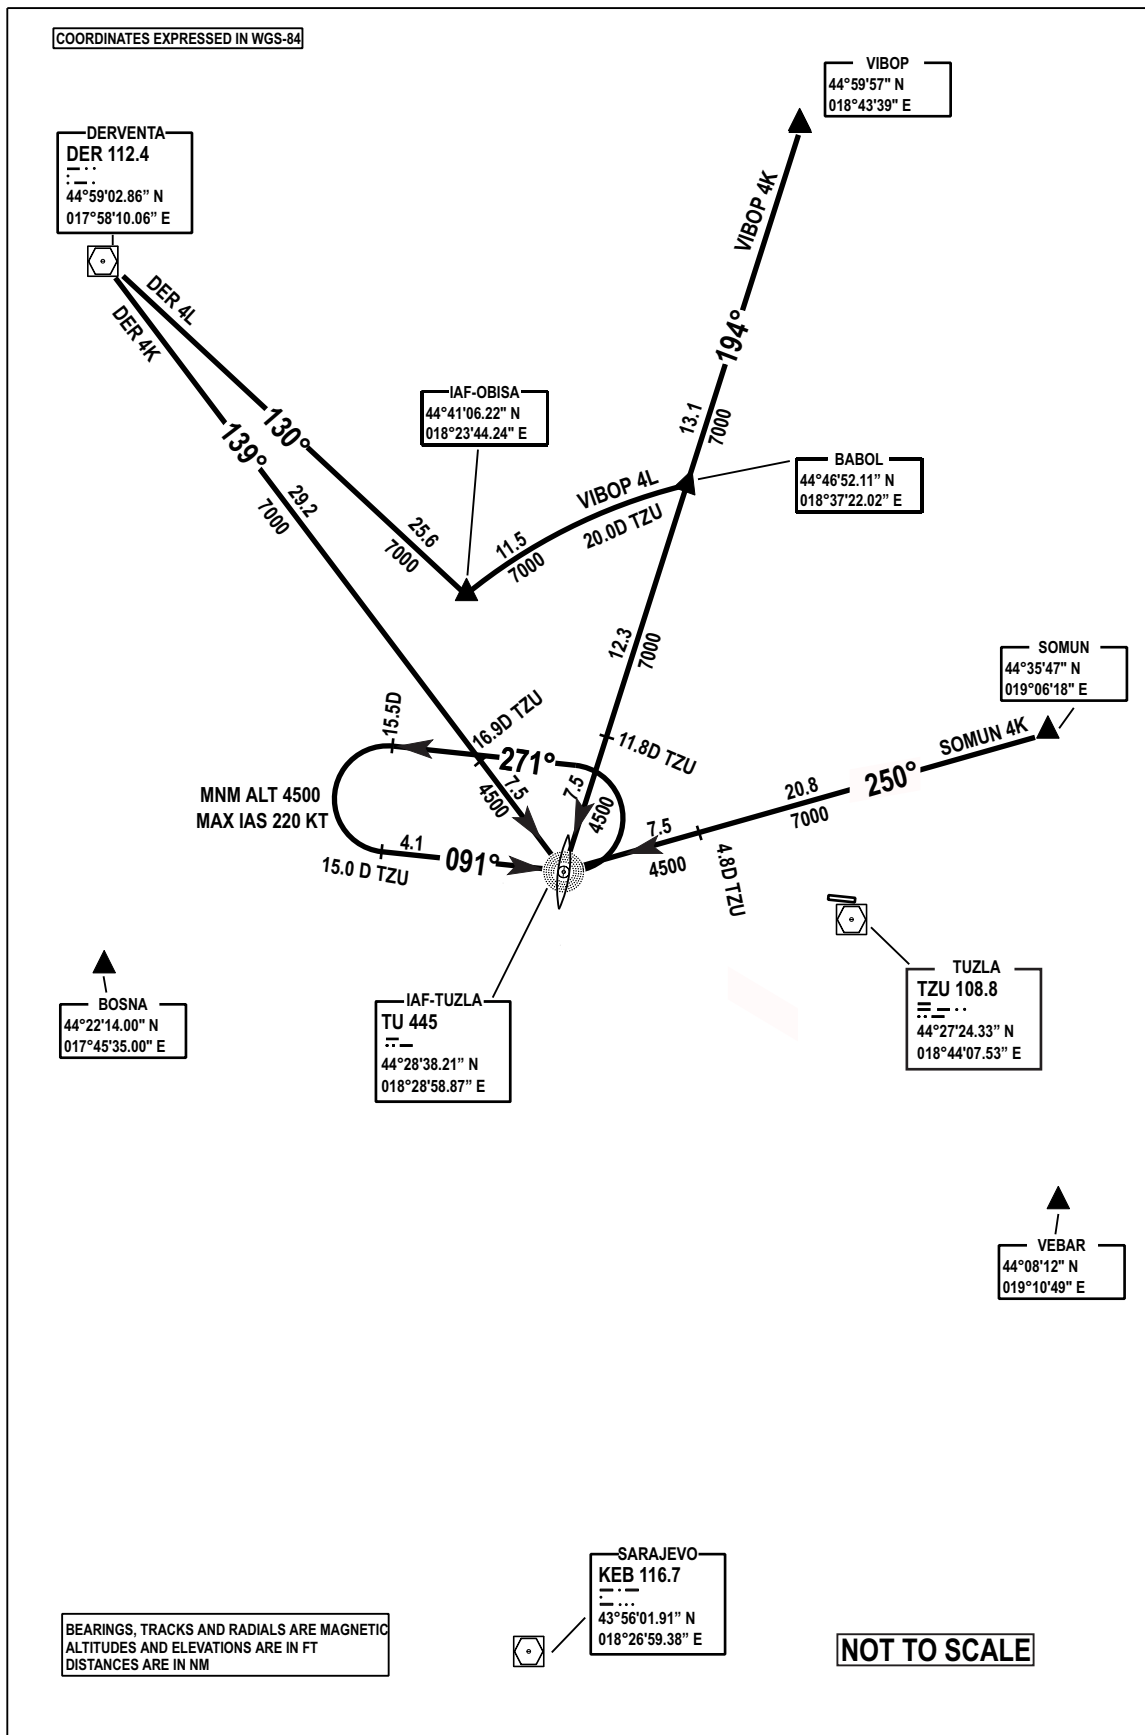

STANDARD ARRIVAL CHART INSTRUMENT (STAR) - ICAO

TRANSITION ALTITUDE
10 000 FT
VAR 5° E (2020)

APP 120.350
TWR 132.925
ATIS 133.825

TUZLA (LQTZ)

THIS PAGE INTENTIONALLY LEFT BLANK