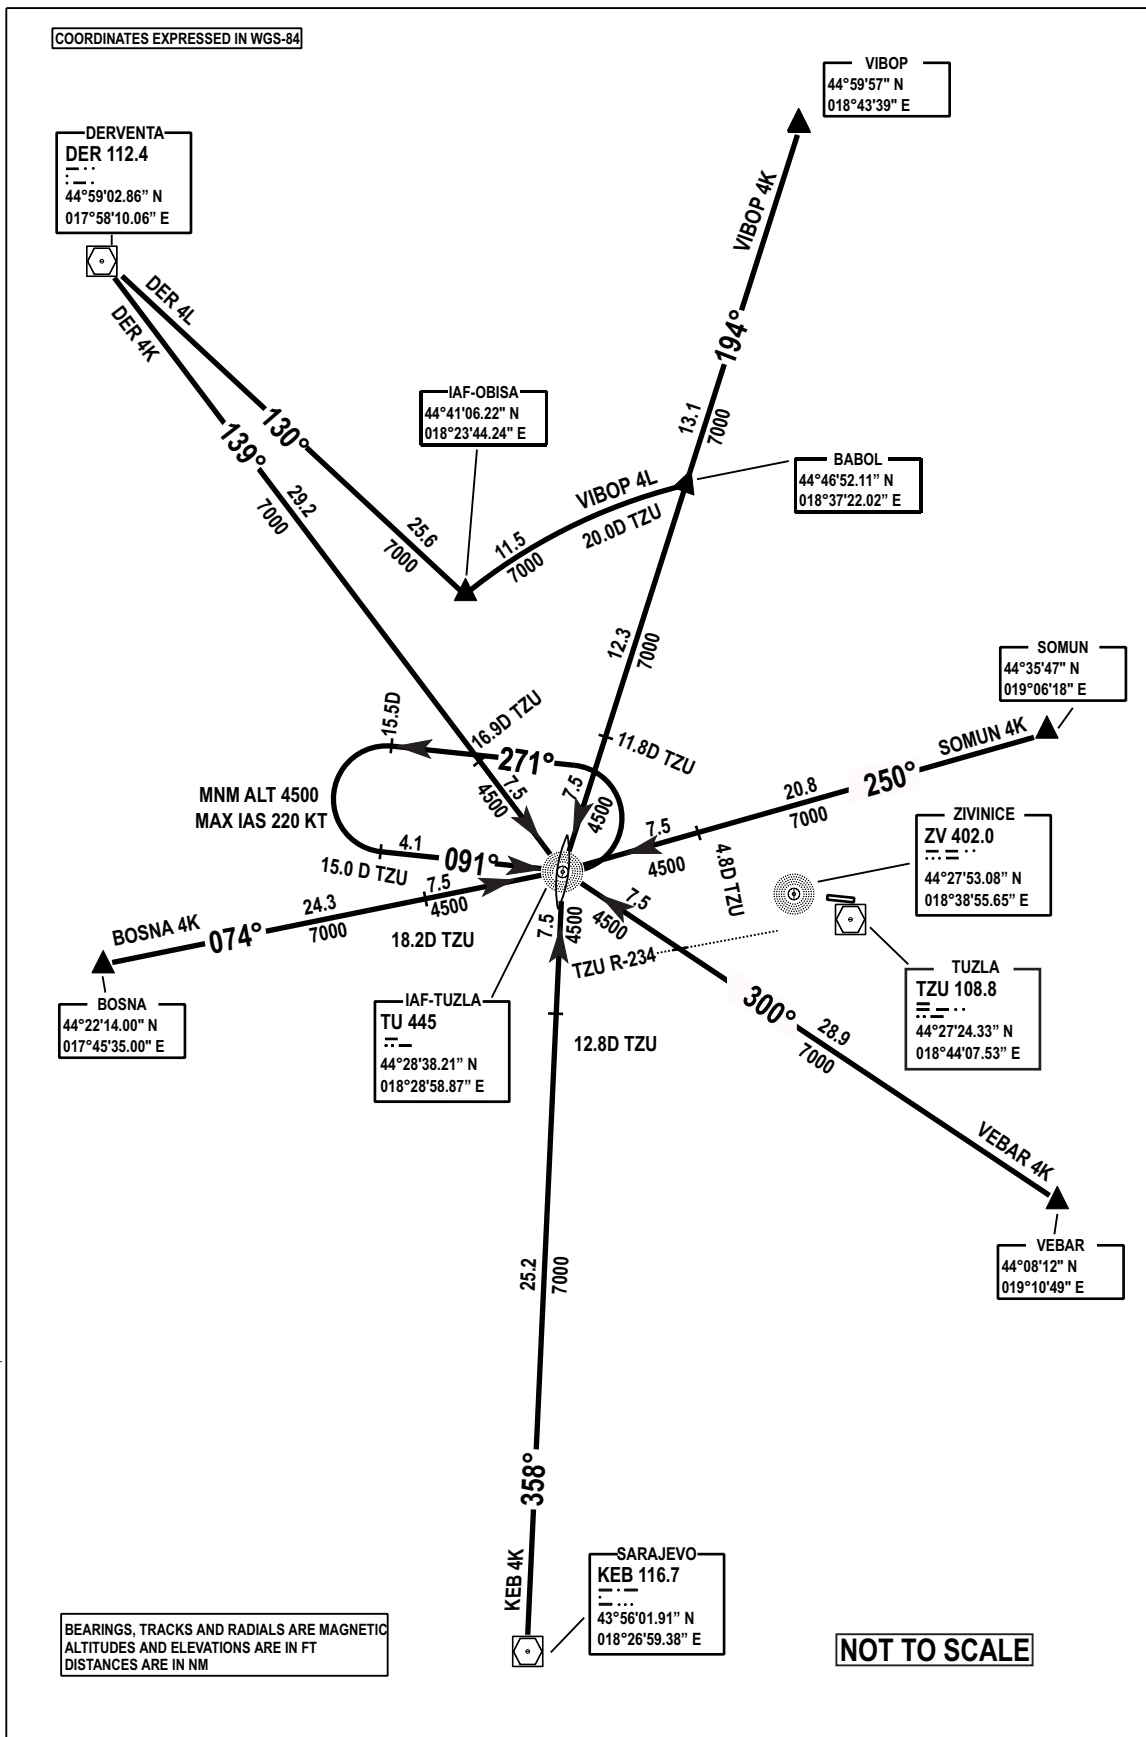

STANDARD ARRIVAL CHART INSTRUMENT (STAR) - ICAO

TRANSITION ALTITUDE
10 000 FT
VAR 5° E (2020)

APP 120.350
TWR 132.925
TUZLA (LQZT)

CHG: DER VOR/DME - OBISA DIST. CORRECTED;

THIS PAGE INTENTIONALLY LEFT BLANK