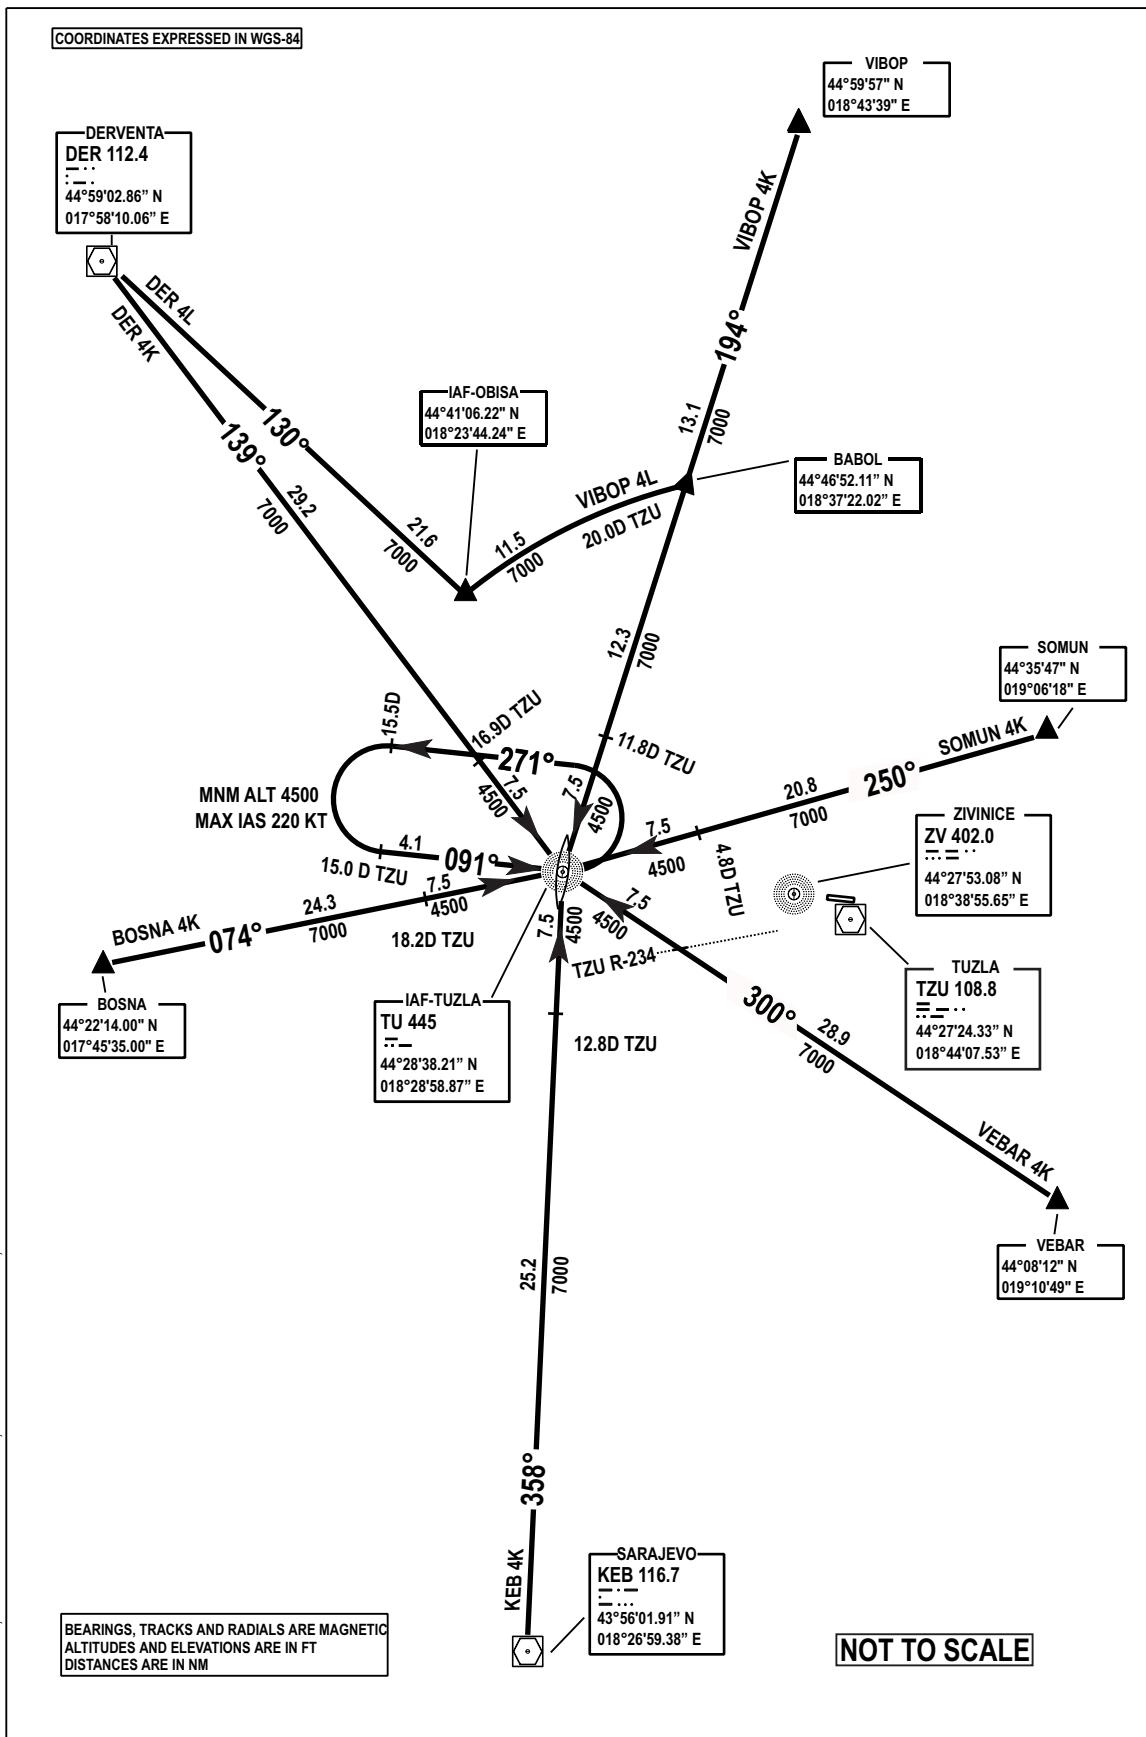

STANDARD ARRIVAL CHART INSTRUMENT (STAR) - ICAO

TRANSITION
ALTITUDE
10 000 FT
VAR 5° E (2020)

APP 120.350
TWR 132.925

TUZLA (LQTZ)

CHG: MAG VAR, MAGNETIC BEARINGS, EDITORIAL CHANGES;

THIS PAGE INTENTIONALLY LEFT BLANK