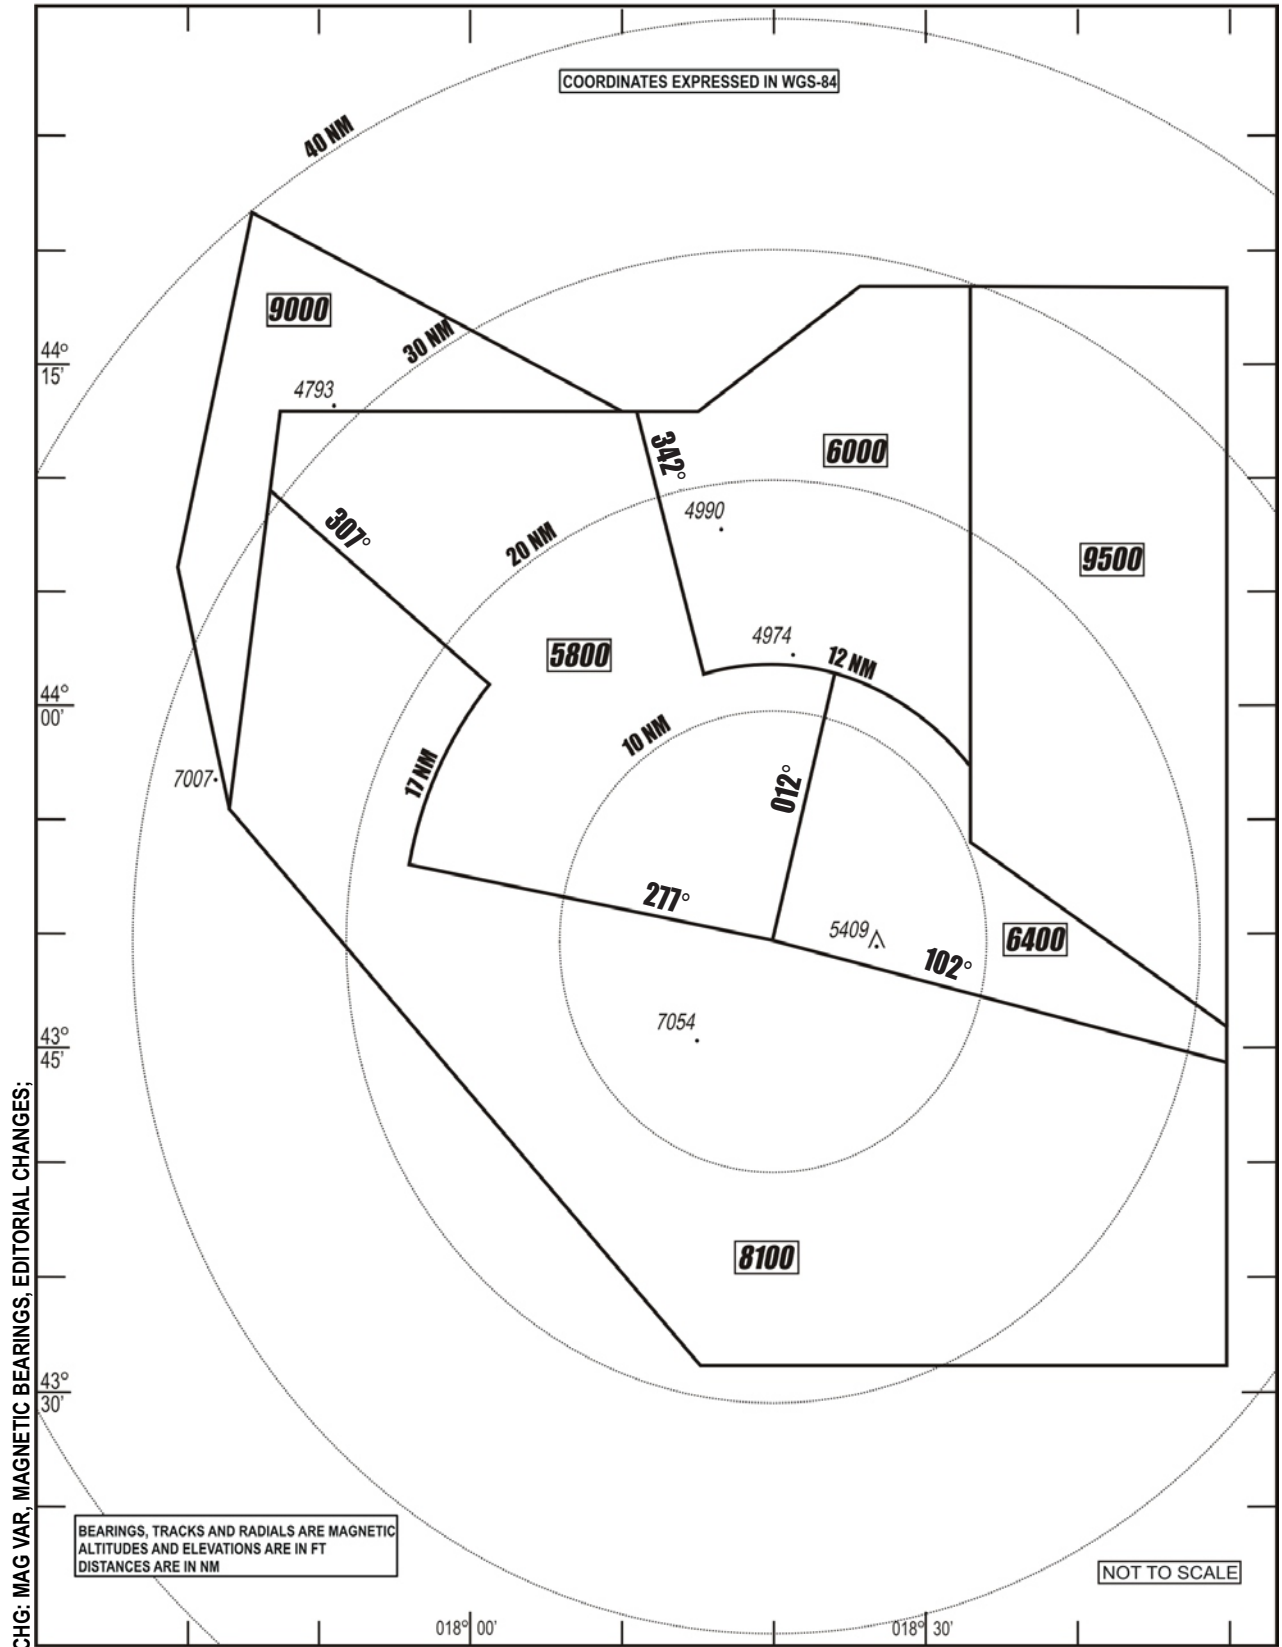

**ATC SURVEILLANCE
MINIMUM ALTITUDE
CHART - ICAO**

AERODROME ELEV 1708 FT

TRANSITION
ALTITUDE
10 000 FT
VAR 5°E (2020)

APP 136.450
119.775
TWR 118.250
GND 121.900
ATIS 124.125

SARAJEVO(LQSA)

ATC SURVEILLANCE MINIMUM ALTITUDE CHART

THIS PAGE INTENTIONALY LEFT BLANK