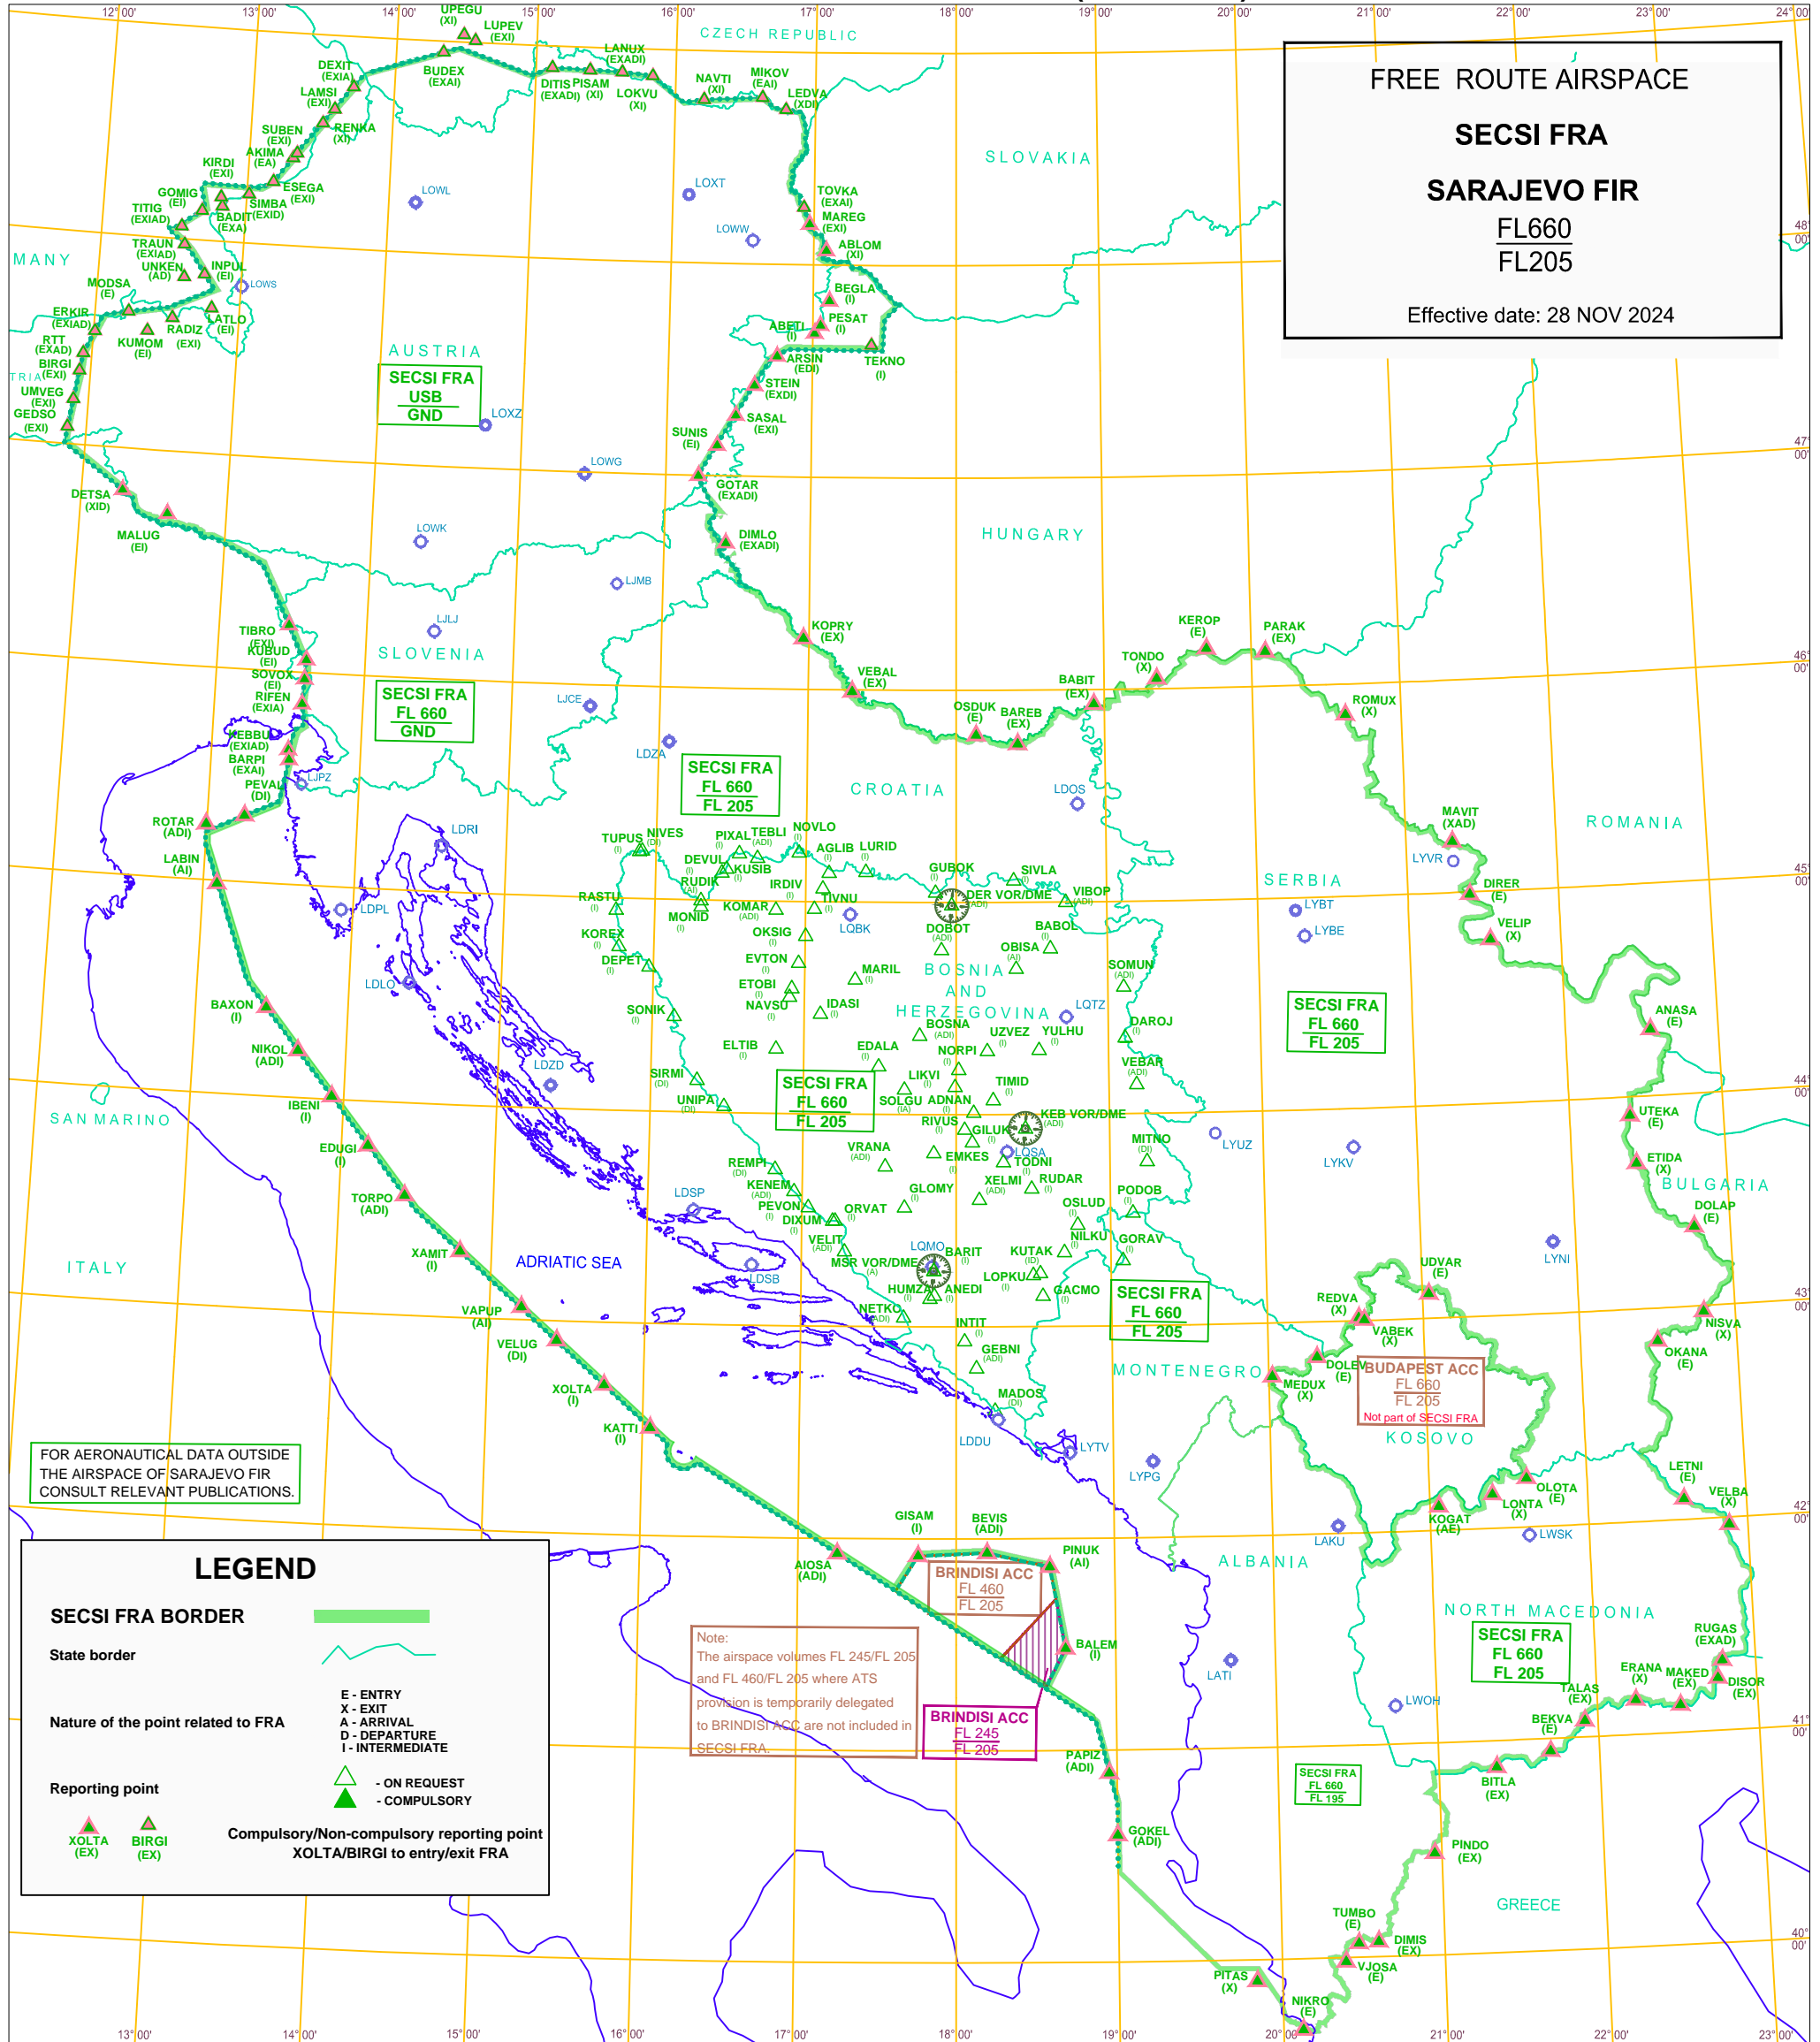

ENROUTE CHART - FREE ROUTE AIRSPACE (SECSI FRA)

CHG: Cross-border FRA operations between AUSTRIA and CZECH REPUBLIC/SLOVAKIA and HUNGARY; WPTs FRA relevance updated